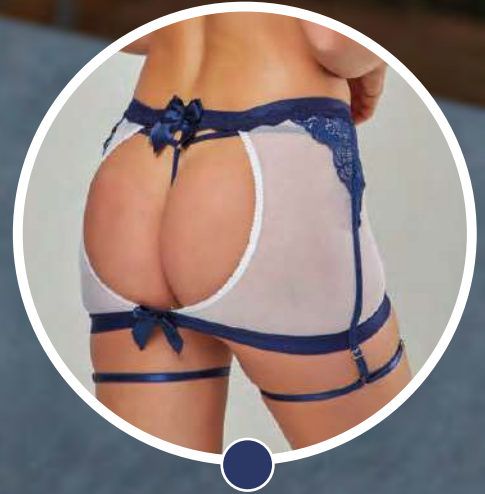

Set

Style # FML3001

Size: S, M, L, XL, 2XL

*Temptress
Trilogy Set*

Style # FML30013 Size: S,M,L,XL,2XL

Romance

Scarler Enigma

Regal Frost