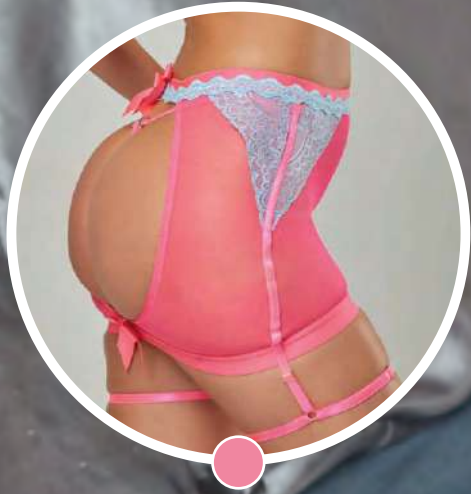

Style # FML30013 Size: S,M,L,XL,2XL

Romance