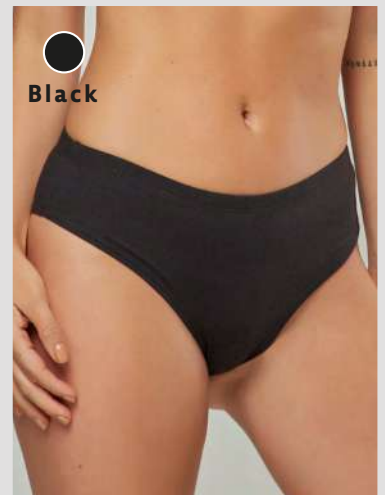

Style # FMB1011
PIMA COTTON
Size: S,M,L,XL,2XL

TOP

Gray

Navy

Red

Black

Style # FMB1012
PIMA COTTON
Size: S,M,L,XL,2XL

TANGA

○
Navy

●
Black

●
Red

○
Gray

Style # FMB1020
PIMA COTTON
SET TOP/TANGA
Size: S,M,L,XL,2XL

SOLD AS SET

OR INDIVIDUALLY
TOP OR BOTTOM

Style # FMB1021
PIMA COTTON
Size: S,M,L,XL,2XL

TOP

PANTY

Style # FMB1022

PIMA COTTON

Size: S,M,L,XL,2XL

○
Red

●
Onyx

DUAL STRAP

Seduction Panty

Style # FML1001
Size: SM, LXL

●
Crimson

●
Snow

Style # FML1002 Size: SM,LXL

3 Pack FLIRTY THONGS

Playful Trio

Lila