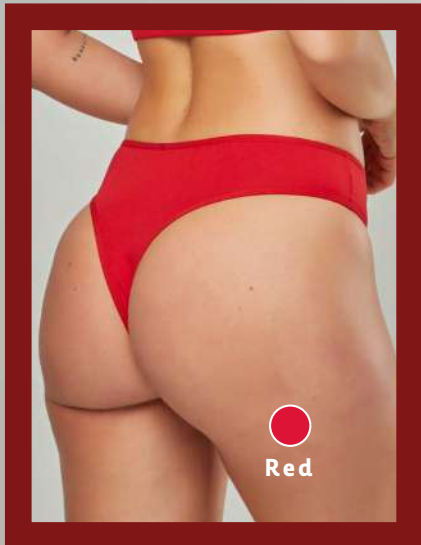

Style # FMB1011
PIMA COTTON
Size: S,M,L,XL,2XL

TOP

Gray

Navy

Red

Black

Style # FMB1012
PIMA COTTON
Size: S,M,L,XL,2XL

TANGA