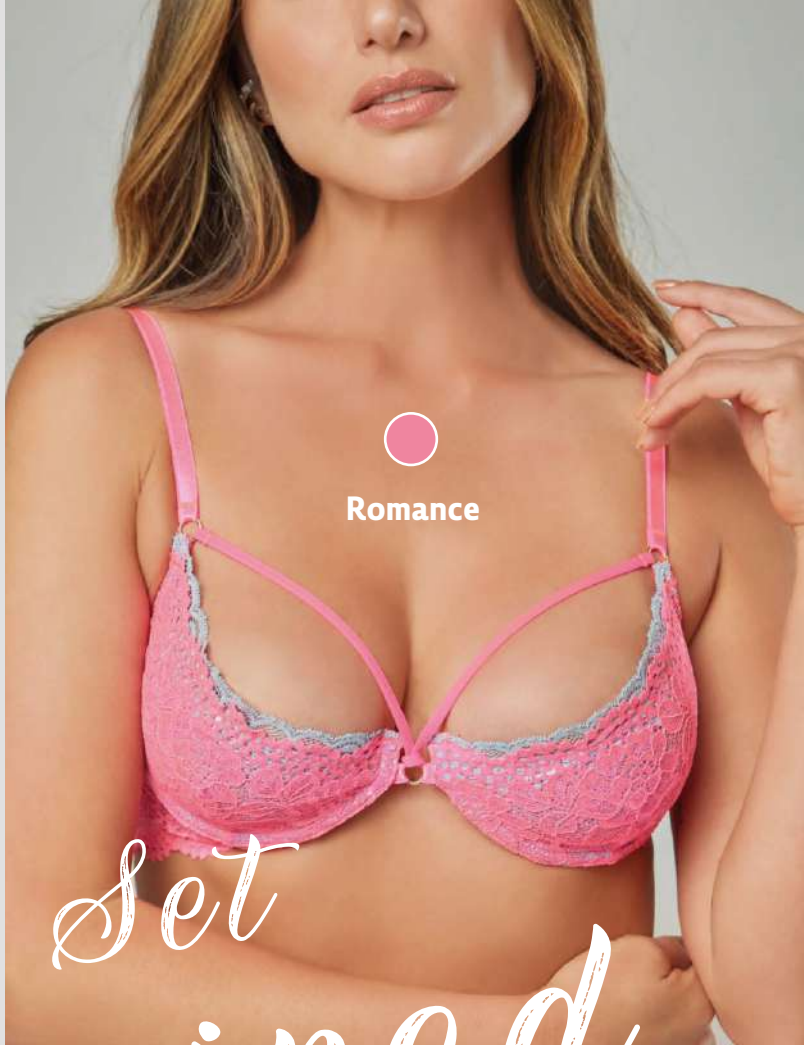

**ECLIPSE
EMBRACE LACE
TEDDY OPEN BACK**

Size: SM, LXL

Scarlet Onyx

Scarler Enigma

Romance

Underwired Bra

Regal Frost

Style # FML30011
Size: S, M, L, XL, 2XL