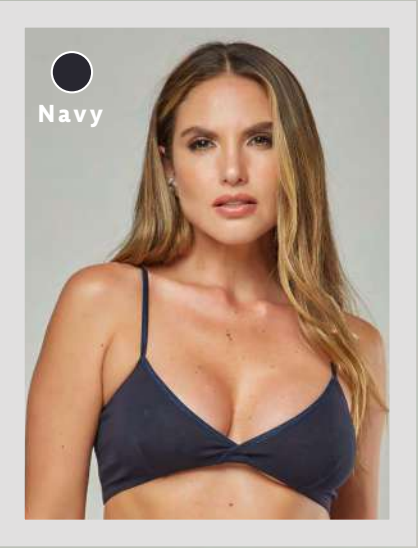

F E M M E  B A S I C S

catalogue
2024

SOLD AS SET

OR INDIVIDUALLY
TOP OR BOTTOM

Style # FMB1010

PIMA COTTON
SET TOP/TANGA

Gray Black Navy Red

Size: S, M, L, XL, 2XL

Style # FMB1011
PIMA COTTON
Size: S,M,L,XL,2XL

TOP

Gray

Navy

Red

Black

Style # FMB1012
PIMA COTTON
Size: S,M,L,XL,2XL

TANGA