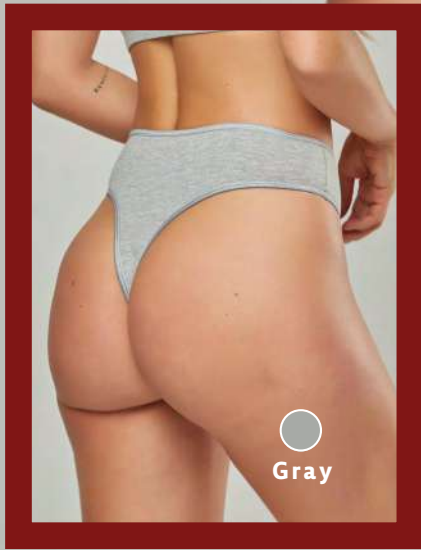

Style # FMB1011
PIMA COTTON
Size: S,M,L,XL,2XL

TOP

Gray

Navy

Red

Black

Style # FMB1012
PIMA COTTON
Size: S,M,L,XL,2XL

TANGA